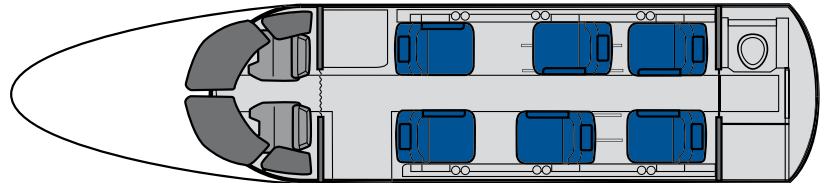

Cabin

- Hot water/coffee
- Refrigerator
- Toilet

No flight attendant. All clubseats with foldable tables, sockets at all seats. Airshow. Toilet. Minibar. Closet for suits and jackets accessible from cabin. Cold catering and coffee.