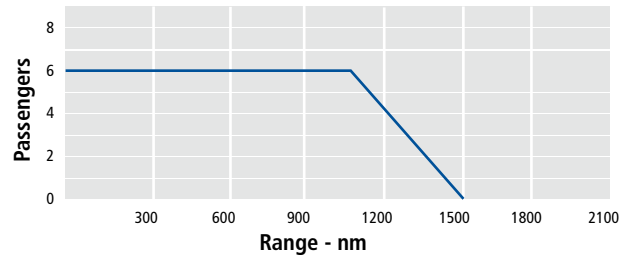

CJ₂

OE-FCY

AIRCRAFT CODE C525A

Short range

Passengers	6	
Flight attendant	no	
Catering	cold, coffee, hot water	
YOM	2004	
Maximum range	2 040 km	1 100 nm
Cruise speed	740 km/h	400 kts
Homebase	Vienna	

The CJ2 is a sensible business jet with ideally suited for short range flights up to 1550 nautical miles. It is economic in fuel consumption and is capable of landing on shorter runways.

Facts & Figures

Exterior dimensions		
Height	4.24 m	13 ft 11"
Length	14.30 m	46 ft 11"
Wingspan	15.09 m	49 ft 6"
Cabin		
Height	1.43 m	4 ft 7"
Width	1.46 m	4 ft 8"
Length	4.14 m	13 ft 7"

Baggage capacity	1.84 m ³	65 cubic ft
Performance		
Max. cruise speed	740 km/h	400 kt
Ceiling	13 720 m	45 000 ft
Max. range ferry	2 780 km	1 500 nm
Airport performance		
Take of distance	1 620 m	5 300 ft
Landing distance	1 620 m	5 300 ft