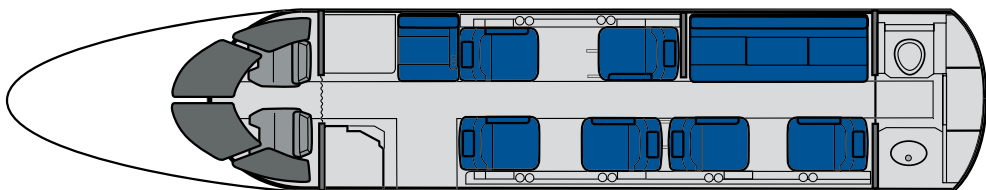

Sovereign

OE-GAK

AIRCRAFT CODE C680

Mid range

Passengers	9	
Flight attendant	yes	
Catering	hot, coffee, hot water	
YOM	2008	
Maximum range	3 890 km	2 100 nm
Cruise speed	849 km/h	458 kts
Homebase	Vienna	

The Citation Sovereign combines a large cabin, lots of baggage space, comfort, very good runway performance and speed in one single aircraft for up to 5 hours continuous flying time.

Cabin

Stand-up cabin with one flight attendant. All clubseats with foldable tables and sockets. In flight entertainment. Lavatory and toilet. Hot catering and minibar. Closet for suits and jackets accessible from the cabin. Interior and exterior baggage compartments. Night configuration possible.

- Microwave/oven
- Hot water/coffee
- Refrigerator
- Lavatory
- Toilet
- Night configuration

Floorplan

Facts & Figures

Exterior dimensions		
Height	6.20 m	20 ft 4"
Length	19.35 m	63 ft 6"
Wingspan	19.30 m	63 ft 4"
Cabin		
Height	1.73 m	5 ft 8"
Width	1.68 m	5 ft 6"
Length	7.70 m	25 ft 3"