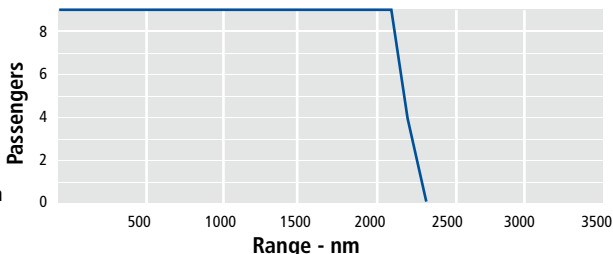

Stand-up cabin with one flight attendant. All clubseats with foldable tables and sockets. In flight entertainment. Lavatory and toilet. Hot catering and minibar. Closet for suits and jackets accessible from the cabin. Interior and exterior baggage compartments. Night configuration possible.

- Microwave/oven
- Hot water/coffee
- Refrigerator
- Lavatory
- Toilet
- Night configuration