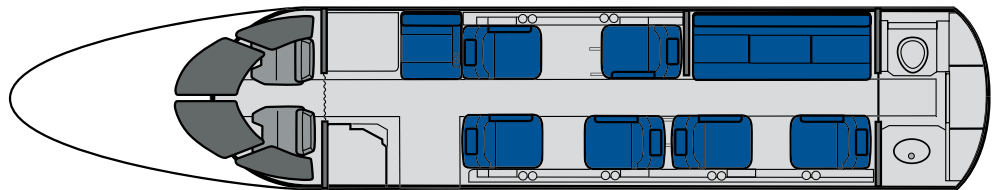

## Cabin

Stand-up cabin with one flight attendant. All clubseats with foldable tables and sockets. In flight entertainment. Lavatory and toilet. Minibar. Closet for suits and jackets accessible from the cabin. Interior and exterior baggage compartments. Night configuration possible.

- Hot water/coffee
- Refrigerator
- Lavatory
- Toilet
- Night configuration

## Facts & Figures

Exterior dimensions		
Height	6.20 m	20 ft 4"
Length	19.35 m	63 ft 6"
Wingspan	19.30 m	63 ft 4"
Cabin		
Height	1.73 m	5 ft 8"
Width	1.68 m	5 ft 6"
Length	7.70 m	25 ft 3"

Baggage capacity	2.83 m <sup>3</sup>	100 cubic ft
Performance		
Max. cruise speed	849 km/h	458 kt
Ceiling	14 326 m	47 000 ft
Max. range ferry	4 260 km	2 300 nm
Airport performance		
Take off distance	1 130 m	3 700 ft
Landing distance	1 465 m	4 800 ft