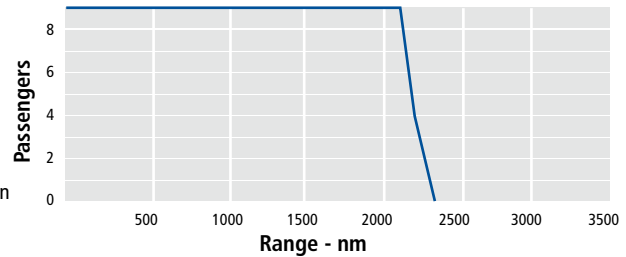

Stand-up cabin with one flight attendant. All clubseats with foldable tables and sockets. In flight entertainment. Lavatory and toilet. Minibar. Closet for suits and jackets accessible from the cabin. Interior and exterior baggage compartments. Night configuration possible.

- Hot water/coffee
- Refrigerator
- Lavatory
- Toilet
- Night configuration