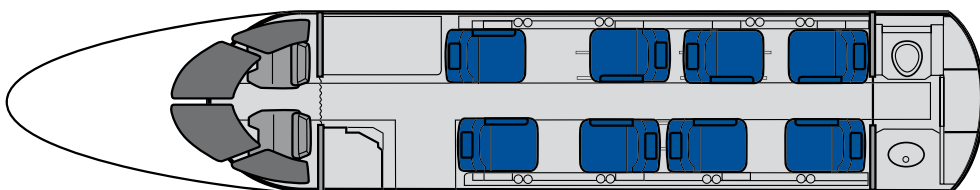

Sovereign

OE-GKZ

AIRCRAFT CODE C680

Mid range

Passengers	8	
Flight attendant	yes	
Catering	hot, coffee, hot water	
YOM	2008	
Maximum range	3 890 km	2 100 nm
Cruise speed	849 km/h	458 kts
Homebase	Almaty	

The Citation Sovereign combines a large cabin, lots of baggage space, comfort, very good runway performance and speed in one single aircraft for up to 5 hours continuous flying time.

Cabin

Stand-up cabin with one flight attendant. All clubseats with foldable tables and sockets. In flight entertainment. Lavatory and toilet. Hot catering and minibar. Closet for suits and jackets accessible from the cabin. Interior and exterior baggage compartments. Night configuration possible.

- Microwave/oven
- Hot water/coffee
- Refrigerator
- Lavatory
- Toilet
- Night configuration

Floorplan

Facts & Figures

Exterior dimensions		
Height	6.20 m	20 ft 4"
Length	19.35 m	63 ft 6"
Wingspan	19.30 m	63 ft 4"
Cabin		
Height	1.73 m	5 ft 8"
Width	1.68 m	5 ft 6"
Length	7.70 m	25 ft 3"