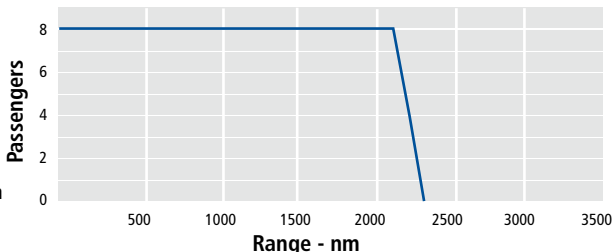

Stand-up cabin with one flight attendant. All clubseats with foldable tables and sockets. In flight entertainment. Lavatory and toilet. Hot catering and minibar. Closet for suits and jackets accessible from the cabin. Interior and exterior baggage compartments. Night configuration possible.

- Microwave/oven
- Hot water/coffee
- Refrigerator
- Lavatory
- Toilet
- Night configuration