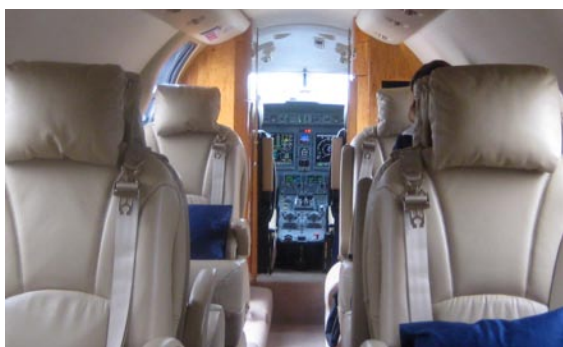

Sovereign

OE-GKZ

AIRCRAFT CODE C680

Mid range

Passengers	8	
Flight attendant	yes	
Catering	hot, coffee, hot water	
YOM	2008	
Maximum range	3 890 km	2 100 nm
Cruise speed	849 km/h	458 kts
Homebase	Almaty	

The Citation Sovereign combines a large cabin, lots of baggage space, comfort, very good runway performance and speed in one single aircraft for up to 5 hours continuous flying time.

Cabin

Stand-up cabin with one flight attendant. All clubseats with foldable tables and sockets. In flight entertainment. Lavatory and toilet. Hot catering and minibar. Closet for suits and jackets accessible from the cabin. Interior and exterior baggage compartments. Night configuration possible.

- Microwave/oven
- Hot water/coffee
- Refrigerator
- Lavatory
- Toilet
- Night configuration

Floorplan

Facts & Figures

Exterior dimensions		
Height	6.20 m	20 ft 4"
Length	19.35 m	63 ft 6"
Wingspan	19.30 m	63 ft 4"
Cabin		
Height	1.73 m	5 ft 8"
Width	1.68 m	5 ft 6"
Length	7.70 m	25 ft 3"

Baggage capacity	2.83 m ³	100 cubic ft
Performance		
Max. cruise speed	849 km/h	458 kt
Ceiling	14 326 m	47 000 ft
Max. range ferry	4 260 km	2 300 nm
Airport performance		
Take off distance	1 130 m	3 700 ft
Landing distance	1 465 m	4 800 ft