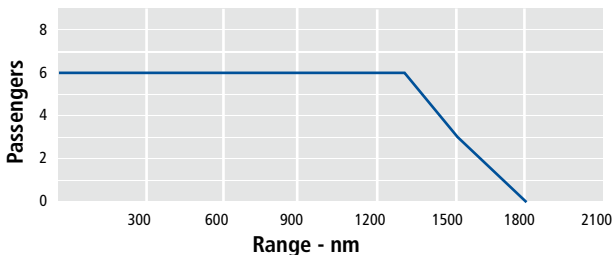

CJ3

OE-GMZ

AIRCRAFT CODE C525B

Short range

Passengers	6	
Flight attendant	no	
Catering	cold, coffee, hot water	
YOM	2009	
Maximum range	2 410 km	1 300 nm
Cruise speed	773 km/h	417 kts
Homebase	Vienna	

The CJ3 is a sensible business jet ideally suited for short range flights up to approx. 1500 nautical miles. It is economic in fuel consumption and is capable of landing on shorter runways.

Facts & Figures

Exterior dimensions		
Height	4.62 m	15 ft 2"
Length	15.29 m	50 ft 2"
Wingspan	16.26 m	53 ft 4"
Cabin		
Height	1.43 m	4 ft 7"
Width	1.46 m	4 ft 8"
Length	4.78 m	15 ft 8"

Baggage capacity	1.84 m ³	65 cubic ft
Performance		
Max. cruise speed	773 km/h	417 kt
Ceiling	13 720 m	45 000 ft
Max. range ferry	3 330 km	1 800 nm
Airport performance		
Take of distance	975 m	3 200 ft
Landing distance	1 435 m	4 700 ft