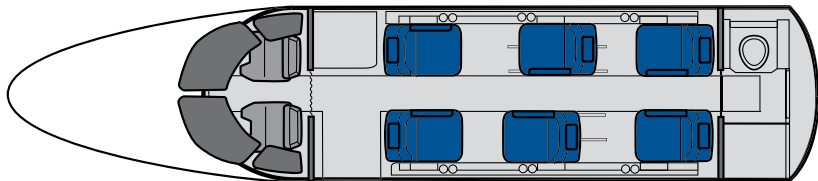

CJ3

OE-GMZ

AIRCRAFT CODE C525B

Short range

Passengers	6	
Flight attendant	no	
Catering	cold, coffee, hot water	
YOM	2009	
Maximum range	2 410 km	1 300 nm
Cruise speed	773 km/h	417 kts
Homebase	Vienna	

The CJ3 is a sensible business jet ideally suited for short range flights up to approx. 1500 nautical miles. It is economic in fuel consumption and is capable of landing on shorter runways.

Cabin

- Hot water/coffee
- Refrigerator
- Toilet

No flight attendant. All clubseats with foldable tables and sockets. Airshow. Toilet. Minibar. Closet for suits and jackets accessible from the cabin. Cold catering and coffee.

Facts & Figures

Exterior dimensions		
Height	4.62 m	15 ft 2"
Length	15.29 m	50 ft 2"
Wingspan	16.26 m	53 ft 4"
Cabin		
Height	1.43 m	4 ft 7"
Width	1.46 m	4 ft 8"
Length	4.78 m	15 ft 8"

Baggage capacity	1.84 m ³	65 cubic ft
Performance		
Max. cruise speed	773 km/h	417 kt
Ceiling	13 720 m	45 000 ft
Max. range ferry	3 330 km	1 800 nm
Airport performance		
Take of distance	975 m	3 200 ft
Landing distance	1 435 m	4 700 ft