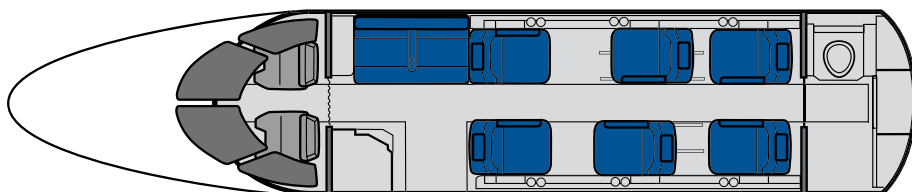

Cabin

- Hot catering
- Hot water/coffee
- Refrigerator
- Night config.
- Toilet

Stand-up cabin with one flight attendant. All clubseats with foldable tables and sockets. In flight entertainment. Toilet. Hot catering and minibar. Closet for suits and jackets accessible from the cabin. Night configuration possible.