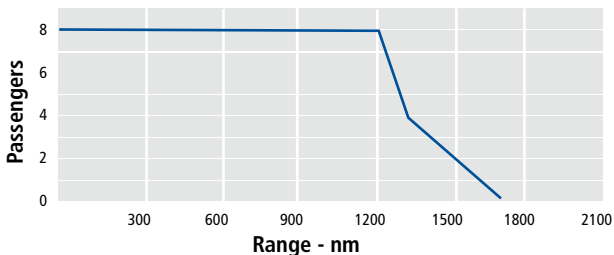

Citation XLS

OE-GSP

AIRCRAFT CODE C56X

Mid range

Passengers	8	
Flight attendant	yes	
Catering	hot, coffee, hot water	
YOM	2008	
Maximum range	2 220 km	1 200 nm
Cruise speed	800 km/h	432 kts
Homebase	Vienna	

The Citation XLS combines the comfort of a true midsize with the flying ease and efficiencies of a straight-wing aircraft. This enables the XLS to take off and land at lower speeds on shorter runways.

Facts & Figures

Exterior dimensions		
Height	5.23 m	17 ft 2"
Length	16.00 m	52 ft 6"
Wingspan	17.17 m	56 ft 4"
Cabin		
Height	1.74 m	5 ft 7"
Width	1.68 m	5 ft 5"
Length	5.64 m	18 ft 6"

Baggage capacity	2.40 m ³	85 cubic ft
Performance		
Max. cruise speed	800 km/h	432 kt
Ceiling	13 720 m	45 000 ft
Max. range ferry	3 150 km	1 700 nm
Airport performance		
Take off distance	1 130 m	3 700 ft
Landing distance	1 650 m	5 400 ft