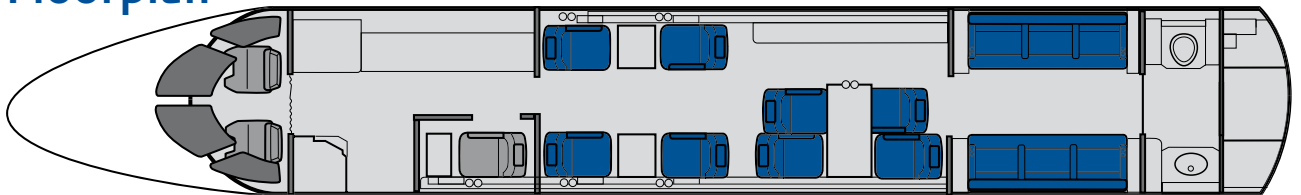

The G550 is the best large-cabin, ultra-long-range, high-performing business jet in its category. It combines extraordinary performance capabilities with all executive amenities in its cabin.

Cabin

Very spacious cabin. Conference table. Extensive multimedia equipment. Lavatory and toilet. Full service galley. Able to take up one golf bag per passenger. Night configuration: 4 single & 1 double or 2 single & 2 double beds.

- Microwave/oven
- Hot water/coffee
- Refrigerator
- Full service galley
- Conference table
- Multimedia
- Toilet & lavatory
- Night configuration

Floorplan

Facts & Figures

Exterior dimensions		
Height	7.87 m	25 ft 11"
Length	29.39 m	96 ft 5"
Wingspan	28.50 m	93 ft 6"
Cabin		
Height	1.88 m	6 ft 2"
Width	2.24 m	7 ft 4"
Length	13.39 m	43 ft 11"