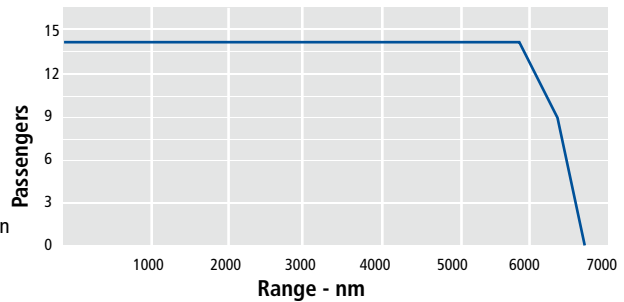

Very spacious cabin. Conference table. Extensive multimedia equipment. Lavatory and toilet. Full service galley. Able to take up one golf bag per passenger. Night configuration: 4 single & 1 double or 2 single & 2 double beds.

- Microwave/oven
- Hot water/coffee
- Refrigerator
- Full service galley
- Conference table
- Multimedia
- Toilet & lavatory
- Night configuration