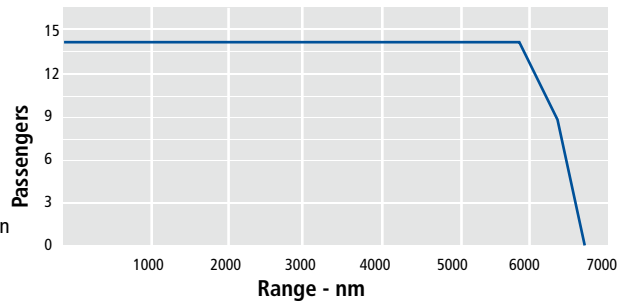

Very spacious cabin. Conference table. Extensive multimedia equipment. Lavatory and toilet. Full service galley. Able to take up one golf bag per passenger. Night configuration: 4 single & 1 double or 2 single & 2 double beds.

- Microwave/oven
- Hot water/coffee
- Refrigerator
- Full service galley
- Conference table
- Multimedia
- Toilet & lavatory
- Night configuration