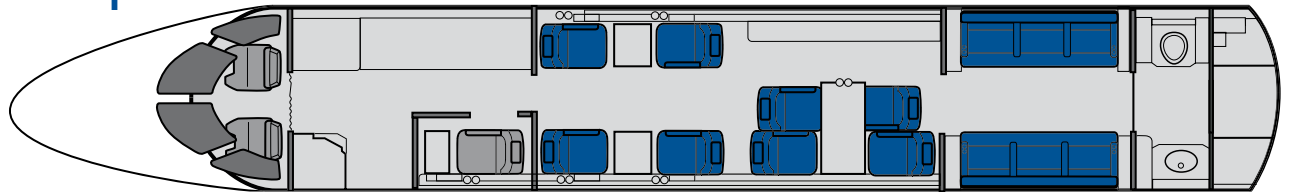

The G550 is the best large-cabin, ultra-long-range, high-performing business jet in its category. It combines extraordinary performance capabilities with all executive amenities in its cabin.

Cabin

Very spacious cabin. Conference table. Extensive multimedia equipment. Lavatory and toilet. Full service galley. Able to take up one golf bag per passenger. Night configuration: 4 single & 1 double or 2 single & 2 double beds.

- Microwave/oven
- Hot water/coffee
- Refrigerator
- Full service galley
- Conference table
- Multimedia
- Toilet & lavatory
- Night configuration

Floorplan

Facts & Figures

Exterior dimensions		
Height	7.87 m	25 ft 11"
Length	29.39 m	96 ft 5"
Wingspan	28.50 m	93 ft 6"
Cabin		
Height	1.88 m	6 ft 2"
Width	2.24 m	7 ft 4"
Length	13.39 m	43 ft 11"

Baggage capacity	6.40 m ³	226 cubic ft
Performance		
Max. cruise speed	910 km/h	491 kt
Ceiling	15 545 m	51 000 ft
Max. range ferry	12 500 km	6 750 nm
Airport performance		
Take off distance	1 830 m	6 000 ft
Landing distance	1 400 m	4 600 ft